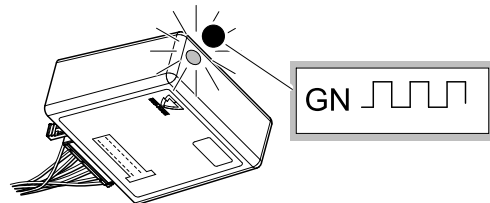

No CAN-Data =

Standby / Sleepmode

Ignition OFF

Ignition ON

Ignition ON

Failure support

CAN-Data Wire

1x max. 5 min.