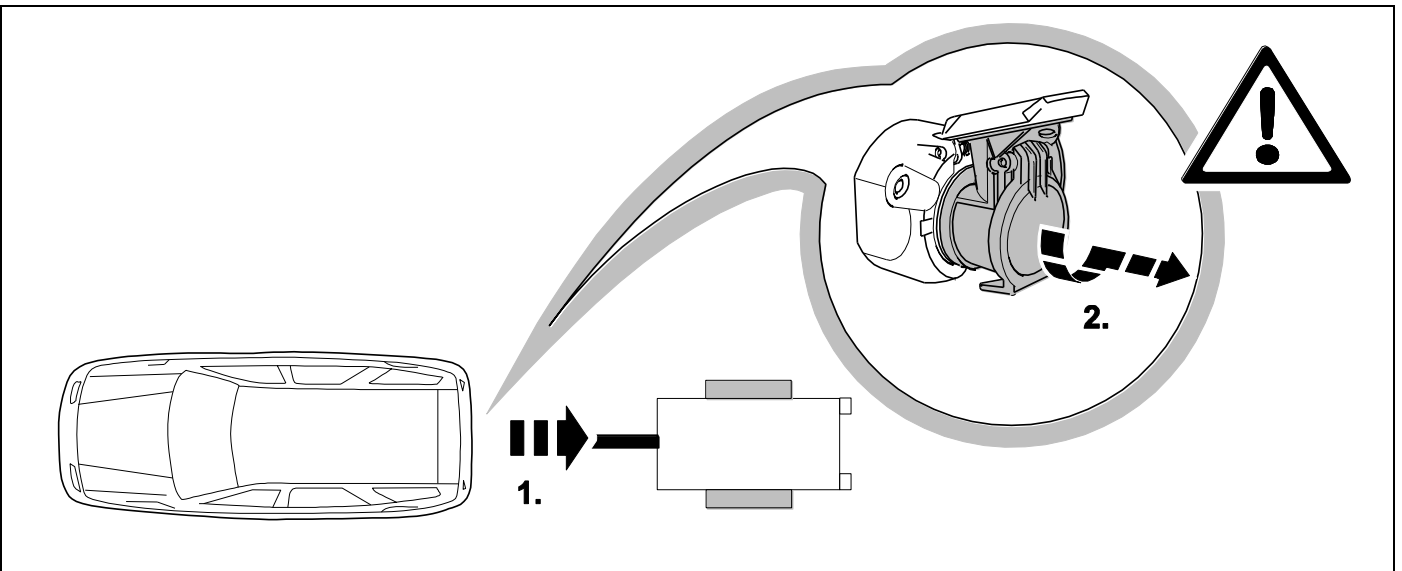

27 PLEASE NOTICE

28

Status LED für Eigendiagnose

Status LED for self-diagnosis

Operation support

No CAN-Data =

Standby / Sleepmode

Ignition OFF