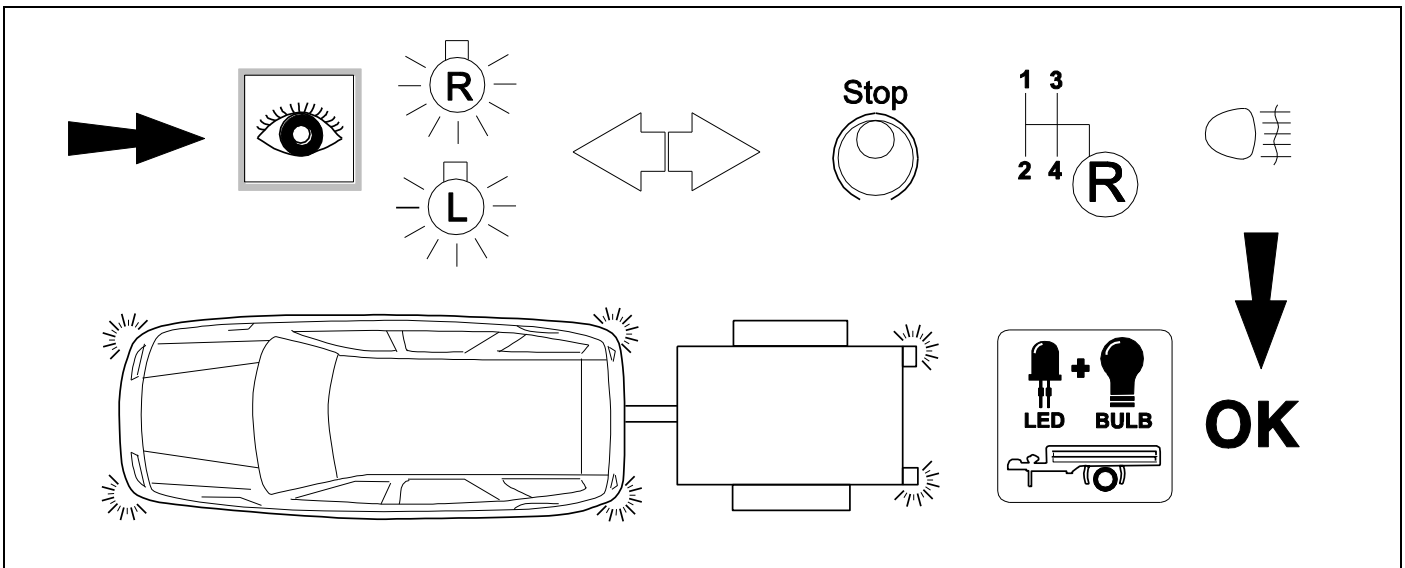

18 OPTIONAL

764139

19

20 CHECK