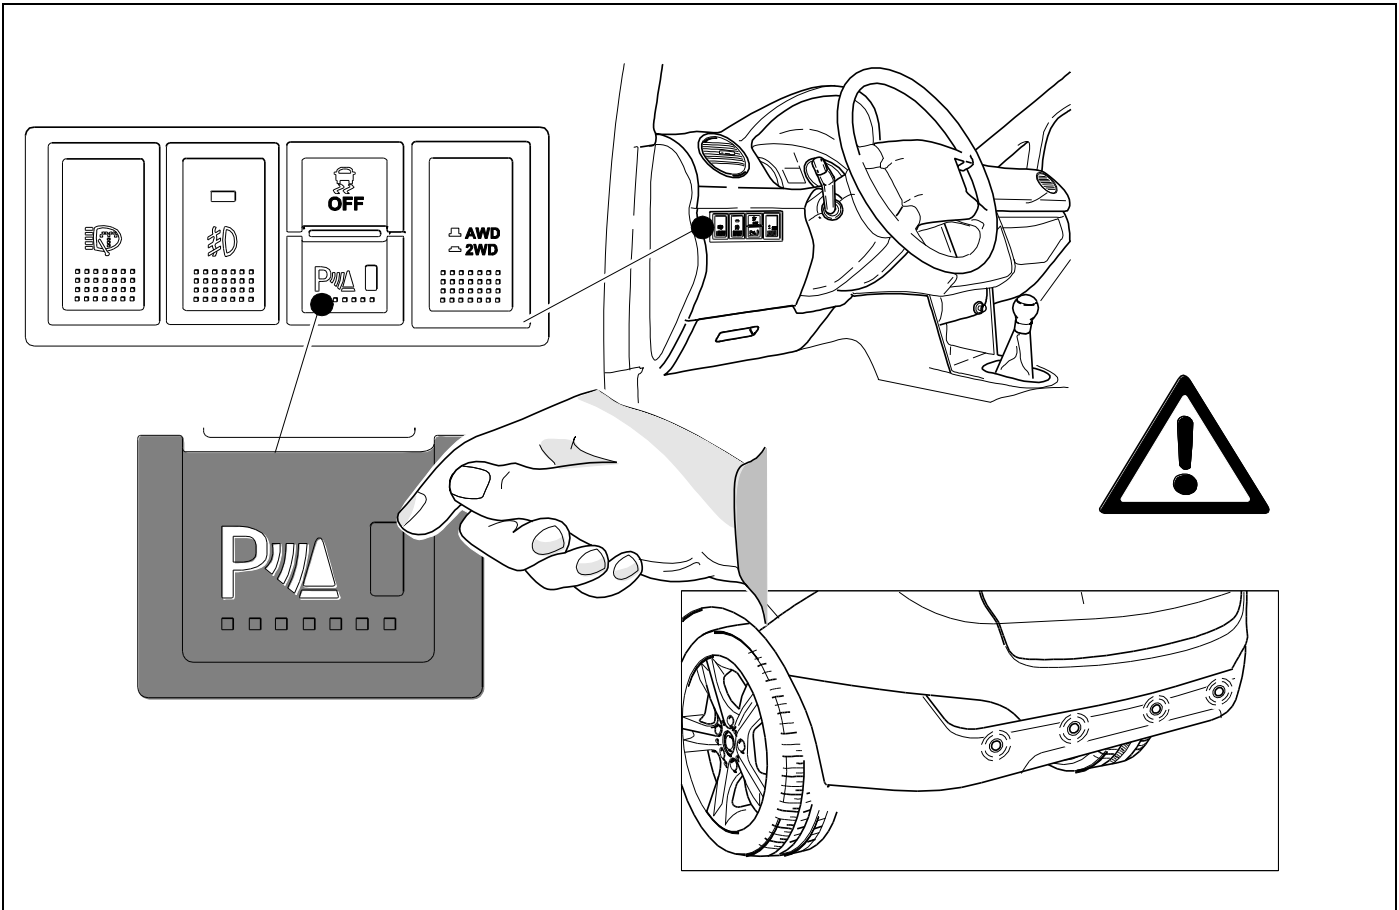

25 INFORMATION