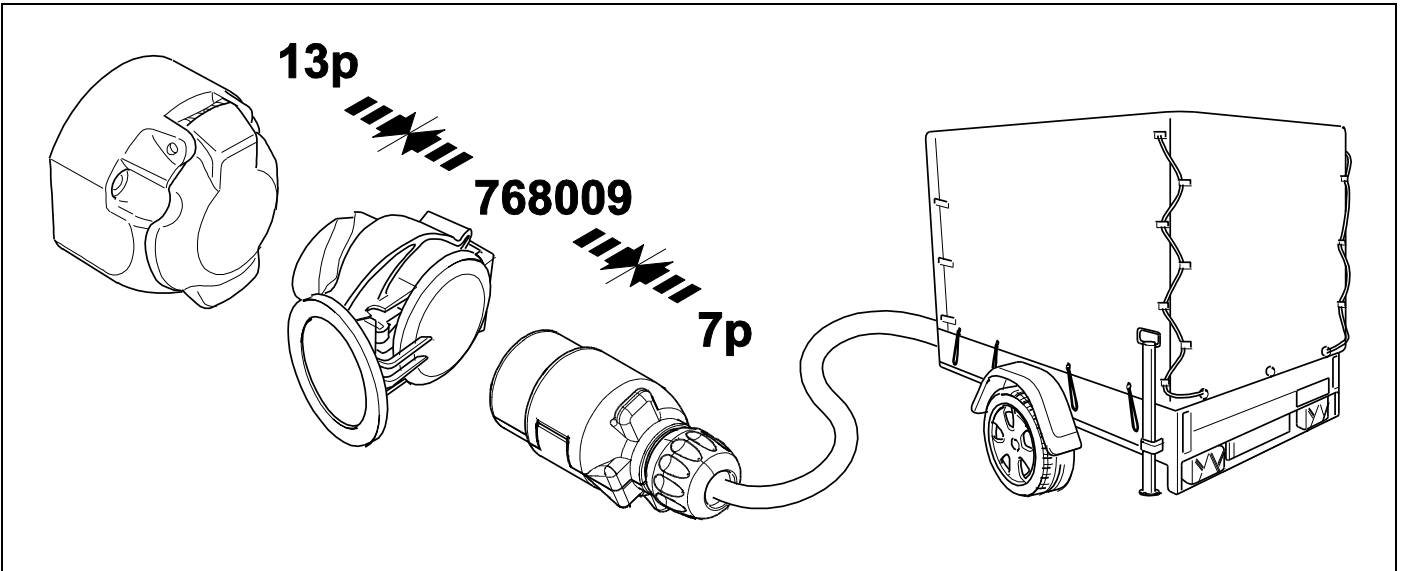

27 PLEASE NOTICE

28

Status LED für Eigendiagnose

Status LED for self-diagnosis

Operation support

No CAN-Data =

Standby / Sleepmode

Ignition OFF