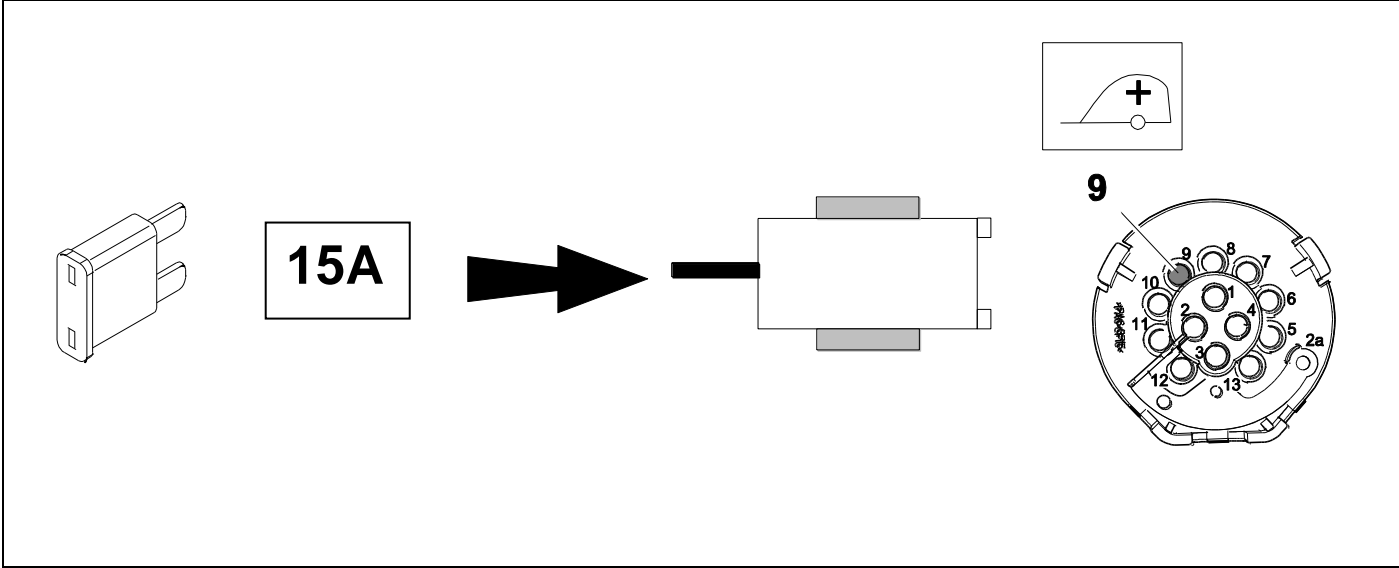

24 INFORMATION

17