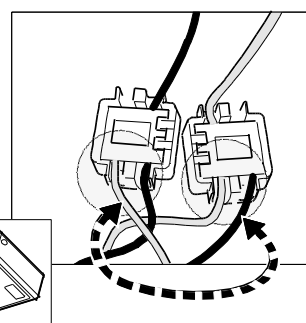

Ignition ON

Ignition ON

Failure support

CAN-Data Wire

1x max. 5 min.

Ignition ON

Ignition ON

PIN 17 oder / or